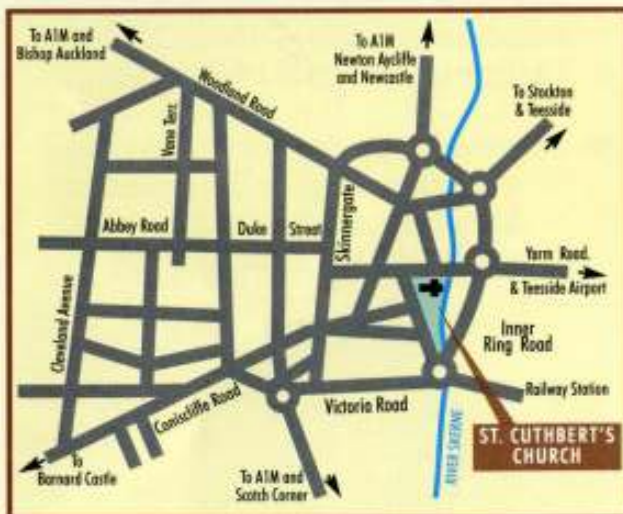

I/We wish to become a Friend/Friends of St. Cuthbert's Church, Darlington and enclose my/our subscription of

Title (Mr. Mrs., Other.) .....

Given name(s) .....

Surnames .....

Address .....

Post Code .....

Junior(s) date(s) of birth .....

Telephone No: .....

email address: .....

Cheques should be made payable to;

Friends of St. Cuthbert's Church Darlington

Standing Order Mandate

(To be sent to the Treasurer for onward transmission to your bank)

To the Manager ..... Bank

Address .....

Post Code .....

Please pay on the first of ..... month/year

and then annually until further notice the sum of

£ ..... to Friends of St. Cuthbert's Church,

Darlington Account No. 32632282

Sort Code: 52-30-18

National Westminster Bank, Darlington and debit my account:

Account Number .....

Account Name .....

Sort Code .....

This order supersedes any previous order in favour of the beneficiary.

Signed .....

ST. CUTHBERT'S CHURCH

is usually open to visitors
and for private prayer
from

Tuesday to Saturday
between 12.00 and 3.00pm
from Easter to the end of September

For group visits please ring
01325 388666

Regular Services

Sunday at 8.00am, 10.30am and 6.30pm
Wednesday at 10.15am

WHERE TO FIND US

Please follow the brown road signs
to St Cuthbert's Church

Printed by: Marford Lithographic, Darlington 01325 358456

You are invited to become
A Friend of
St. Cuthbert's Church
Darlington